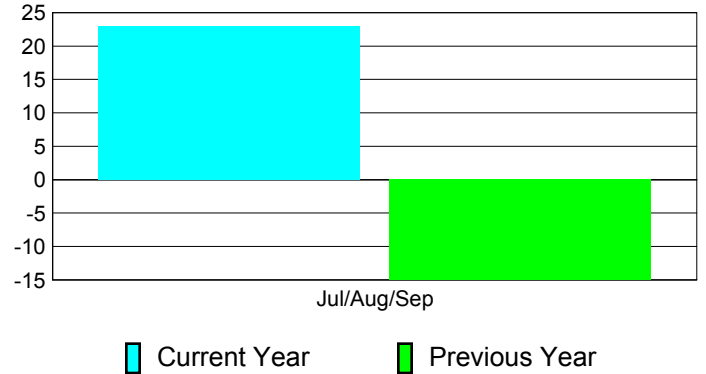

Membership Results
2012-2013

Membership
2011-2012

Month	Net Memb Goal	Actual New Memb	Actual Dropped Memb	Gain/Loss of Memb	Gain/Loss of Memb
Jul/Aug/Sep	0	82	-59	23	-15
Totals	0	82	-59	23	-15

Membership Results 2012-2013

Goal, New, Dropped, Gain/Loss

Comparison of Membership Gain/Loss

Current Year Compared to the Previous Year

Gender Comparison 2012-2013

Male Female