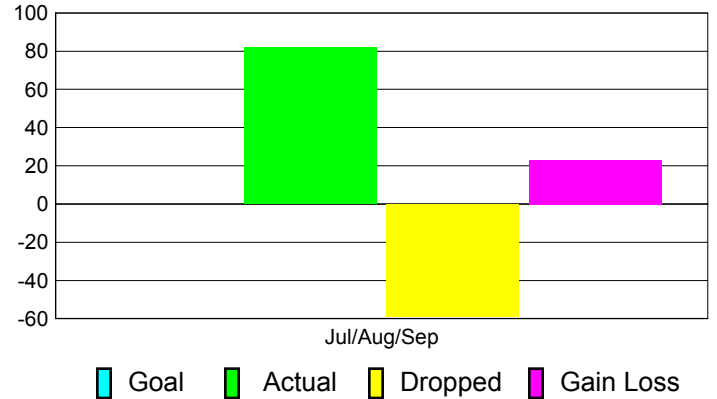

Membership Results 2012-2013

Goal, New, Dropped, Gain/Loss