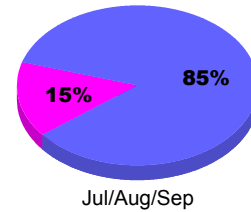

Membership Results
2012-2013

Membership
2011-2012

Month	Net Memb Goal	Actual New Memb	Actual Dropped Memb	Gain/Loss of Memb	Gain/Loss of Memb
Jul/Aug/Sep	0	82	-59	23	-15
Totals	0	82	-59	23	-15

Membership Results 2012-2013

Goal, New, Dropped, Gain/Loss

Comparison of Membership Gain/Loss

Current Year Compared to the Previous Year

Gender Comparison 2012-2013

Male Female